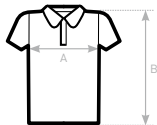

B&C DNM FORWARD /M. PM D30	XS	S	M	L	XL	2XL	3XL
A HALF CHEST	-	47	50	53	56	59	-
B CENTER BACK LENGTH	-	67	69	71	73	75	-