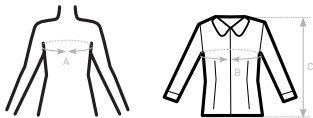

B&C SMART LSL /W. SW P63	US	XS	S	M	L	XL	2XL	3XL	4XL	5XL	6XL
A DRESS SIZE	FR	36	38	40	42	44	46	48	50	-	-
	IT	40	42	44	46	48	50	52	54	-	-
	EU	34	36	38	40	42	44	46	48	-	-
	UK	8	10	12	14	16	18	20	22	-	-
B CHEST SIZE	CM	91	96	101	106	111	116	121	126	-	-
C CENTER BACK LENGTH	CM	65	66	67	68	69	70	71	72	-	-