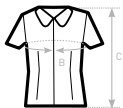

B&C SMART SSL /W. SW P64	US	XS	S	M	L	XL	2XL	3XL	4XL	5XL	6XL
A DRESS SIZE	FR	36	38	40	42	44	46	48	50	-	-
	IT	40	42	44	46	48	50	52	54	-	-
	EU	34	36	38	40	42	44	46	48	-	-
	UK	8	10	12	14	16	18	20	22	-	-
B CHEST SIZE	CM	91	96	101	106	111	116	121	126	-	-
C CENTER BACK LENGTH	CM	65	66	67	68	69	70	71	72	-	-