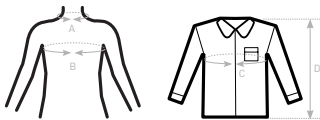

B&C SMART LSL /M. SM P61	US	S	M	L	XL	2XL	3XL	4XL	5XL	6XL
A COLLAR TO FIT	CM	37/38	39/40	41/42	43/44	45/46	47/48	49/50	-	-
	INS	14,5 / 15	15,5	16/16,5	17/17,5	18	18,5/19	19,5	-	-
B CHEST TO FIT	CM	92/97	97/102	102/107	107/112	112/117	117/122	122/127	-	-
	INS	36/38	38/40	40/42	42/44	44/46	46/48	48/50	-	-
C CHEST SIZE	CM	112	117	127	137	142	152	157	-	-
D CENTER BACK LENGTH	CM	80	81	83	85	86	88	89	-	-