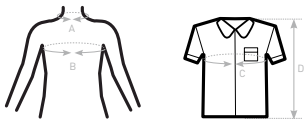

B&C SMART SSL /M. SM P62	US	S	M	L	XL	2XL	3XL	4XL	5XL	6XL
A COLLAR TO FIT	CM	37/38	39/40	41/42	43/44	45/46	47/48	49/50	-	-
	INS	14,5 / 15	15,5	16/16,5	17/17,5	18	18,5/19	19,5	-	-
B CHEST TO FIT	CM	92/97	97/102	102/107	107/112	112/117	117/122	122/127	-	-
	INS	36/38	38/40	40/42	42/44	44/46	46/48	48/50	-	-
C CHEST SIZE	CM	112	117	127	137	142	152	157	-	-
D CENTER BACK LENGTH	CM	80	81	83	85	86	88	89	-	-