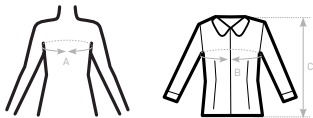

B&C BLACK TIE LSL /W. SW P23	US	XS	S	M	L	XL	2XL	3XL	4XL	5XL	6XL
A DRESS SIZE	FR	36	38	40	42	44	46	48	50	-	-
	IT	40	42	44	46	48	50	52	54	-	-
	EU	34	36	38	40	42	44	46	48	-	-
	UK	8	10	12	14	16	18	20	22	-	-
B CHEST SIZE	CM	88	93	98	103	108	113	118	123	-	-
C CENTER BACK LENGTH	CM	65	66	67	68	69	70	71	72	-	-