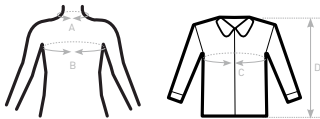

B&C BLACK TIE LSL /M. SM P21	US	S	M	L	XL	2XL	3XL	4XL	5XL	6XL
A COLLAR TO FIT	CM	37/38	39/40	41/42	43/44	45/46	47/48	49/50	-	-
	INS	14,5 / 15	15,5	16/16,5	17/17,5	18	18,5/19	19,5	-	-
B CHEST TO FIT	CM	92/97	97/102	102/107	107/112	112/117	117/122	122/127	-	-
	INS	36/38	38/40	40/42	42/44	44/46	46/48	48/50	-	-
C CHEST SIZE	CM	108	113	123	133	138	148	153	-	-
D CENTER BACK LENGTH	CM	73	74	76	78	79	81	82	-	-