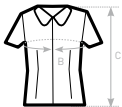

B&C SHARP SSL /W. SW T84	US	XS	S	M	L	XL	2XL	3XL	4XL	5XL	6XL
A DRESS SIZE	FR	36	38	40	42	44	46	48	50	-	-
	IT	40	42	44	46	48	50	52	54	-	-
	EU	34	36	38	40	42	44	46	48	-	-
	UK	8	10	12	14	16	18	20	22	-	-
B CHEST SIZE	CM	91	96	101	106	111	116	121	126	-	-
C CENTER BACK LENGTH	CM	65	66	67	68	69	70	71	72	-	-