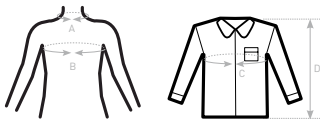

B&C SHARP LSL /M. SM T81	US	S	M	L	XL	2XL	3XL	4XL	5XL	6XL
A COLLAR TO FIT	CM	37/38	39/40	41/42	43/44	45/46	47/48	49/50	-	-
	INS	14,5 / 15	15,5	16/16,5	17/17,5	18	18,5/19	19,5	-	-
B CHEST TO FIT	CM	92/97	97/102	102/107	107/112	112/117	117/122	122/127	-	-
	INS	36/38	38/40	40/42	42/44	44/46	46/48	48/50	-	-
C CHEST SIZE	CM	112	117	127	137	142	152	157	-	-
D CENTER BACK LENGTH	CM	80	81	83	85	86	88	89	-	-