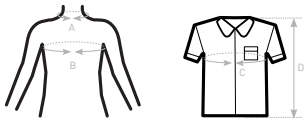

B&C SHARP SSL /M. SM T82	US	S	M	L	XL	2XL	3XL	4XL	5XL	6XL
A COLLAR TO FIT	CM	37/38	39/40	41/42	43/44	45/46	47/48	49/50	-	-
	INS	14,5 / 15	15,5	16/16,5	17/17,5	18	18,5/19	19,5	-	-
B CHEST TO FIT	CM	92/97	97/102	102/107	107/112	112/117	117/122	122/127	-	-
	INS	36/38	38/40	40/42	42/44	44/46	46/48	48/50	-	-
C CHEST SIZE	CM	112	117	127	137	142	152	157	-	-
D CENTER BACK LENGTH	CM	80	81	83	85	86	88	89	-	-