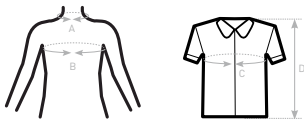

B&C BLACK TIE SSL /M. SM P22	US	S	M	L	XL	2XL	3XL	4XL	5XL	6XL
A COLLAR TO FIT	CM	37/38	39/40	41/42	43/44	45/46	47/48	49/50	-	-
	INS	14,5 / 15	15,5	16/16,5	17/17,5	18	18,5/19	19,5	-	-
B CHEST TO FIT	CM	92/97	97/102	102/107	107/112	112/117	117/122	122/127	-	-
	INS	36/38	38/40	40/42	42/44	44/46	46/48	48/50	-	-
C CHEST SIZE	CM	108	113	123	133	138	148	153	-	-
D CENTER BACK LENGTH	CM	73	74	76	78	79	81	82	-	-